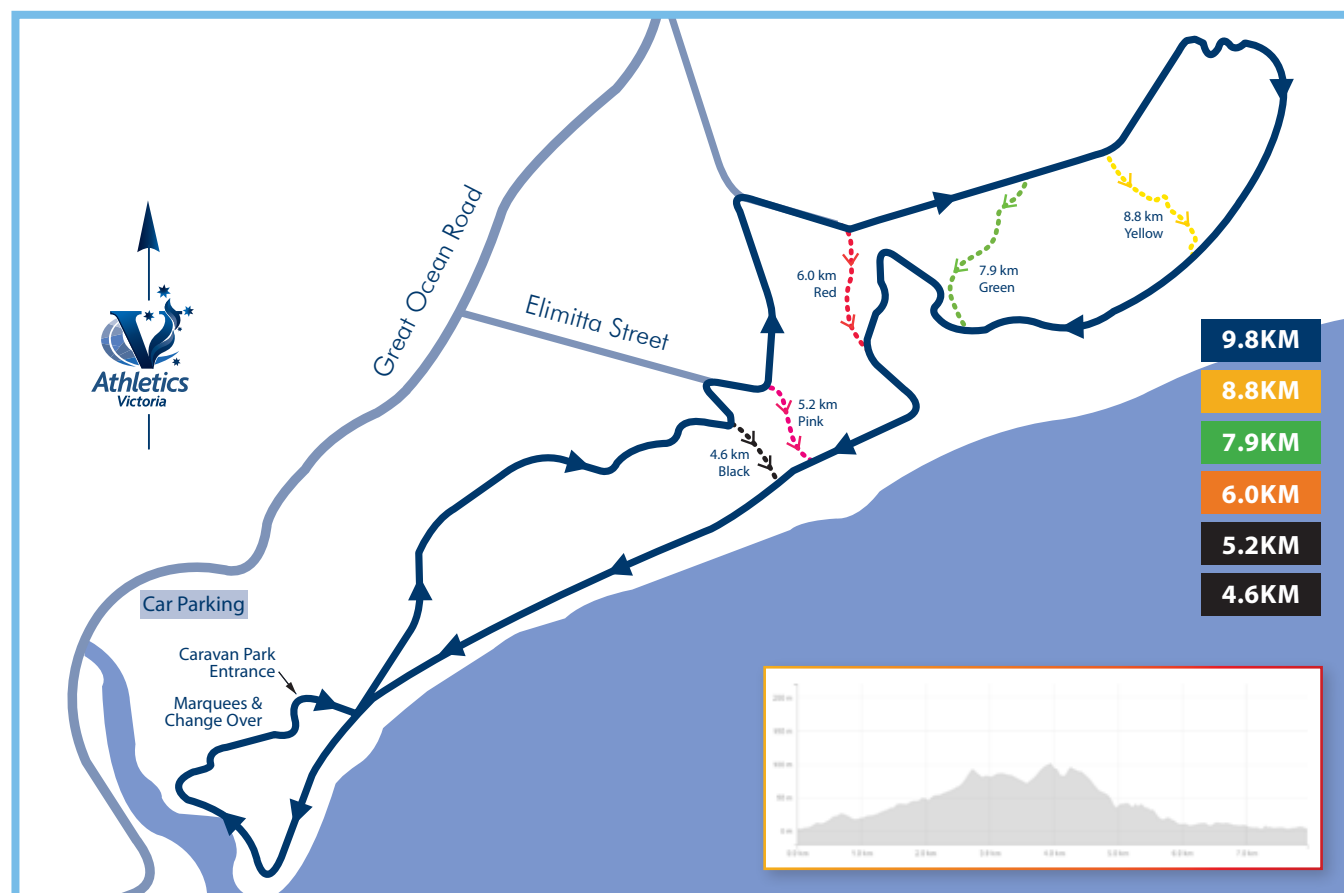

ROUND 8: ANGLESEA EKIDEN RELAY

SATURDAY 18 AUGUST 2018 ANGLESEA

35 Cameron Road, Anglesea, Melway Ref 514 G7

THE EVENT

Ever wanted to compete in a marathon but felt you were not quite up to it? Ekiden is a Japanese term which generally refers to a long-distance relay running race, typically conducted on roads. An Ekiden Relay is commonly held over the marathon distance of 42.195km with teams of runners completing legs of varying distances. The popular Ekiden Relay returns to the XCR calendar in 2018 and will take place on Victoria's iconic Surf Coast in Anglesea.

RACE SUPPORTER:

Council and Scout Park, Anglesea Family Caravan Park

PLEASE NOTE – NO LATE ENTRIES OR ENTRIES ON THE DAY WILL BE ACCEPTED

ROUND 8: ANGLESEA EKIDEN RELAY

COURSE MAP

*Please Note that the course maps you see featured in the handbook are confirmed at the start of the season. Athletics Victoria reserve the right to amend, alter or adjust courses if required.

2017 RESULTS: EKIDEN RELAYS, ANGLESEA

MEN	1ST	2ND	3RD
Premier Division	Knox Athletics	Geelong Region	Box Hill
40+	Glenhuntly	Athletics Waverley	Collingwood Harriers
50+	Box Hill	Ballarat Region	Victorian Masters
U20	Mornington Peninsula	Keilor St Bernards	
U18	South Melbourne	Western Athletics	Ballarat Region
U16	Western Athletics	Diamond Valley	Frankston
U14	Geelong Region	Collingwood Harriers	Ballarat Region
WOMEN	1ST	2ND	3RD
Premier Division	Glenhuntly	Knox Athletics	Western Athletics
40+	Ballarat Region	Athletics Waverley	Mentone
U20	Keilor St Bernards		
U18	Doncaster	Western Athletics	Ringwood
U16	Western Athletics	Collingwood Harriers	Geelong Region
U14	Yarra Ranges	Casey Cardinia	Geelong Region