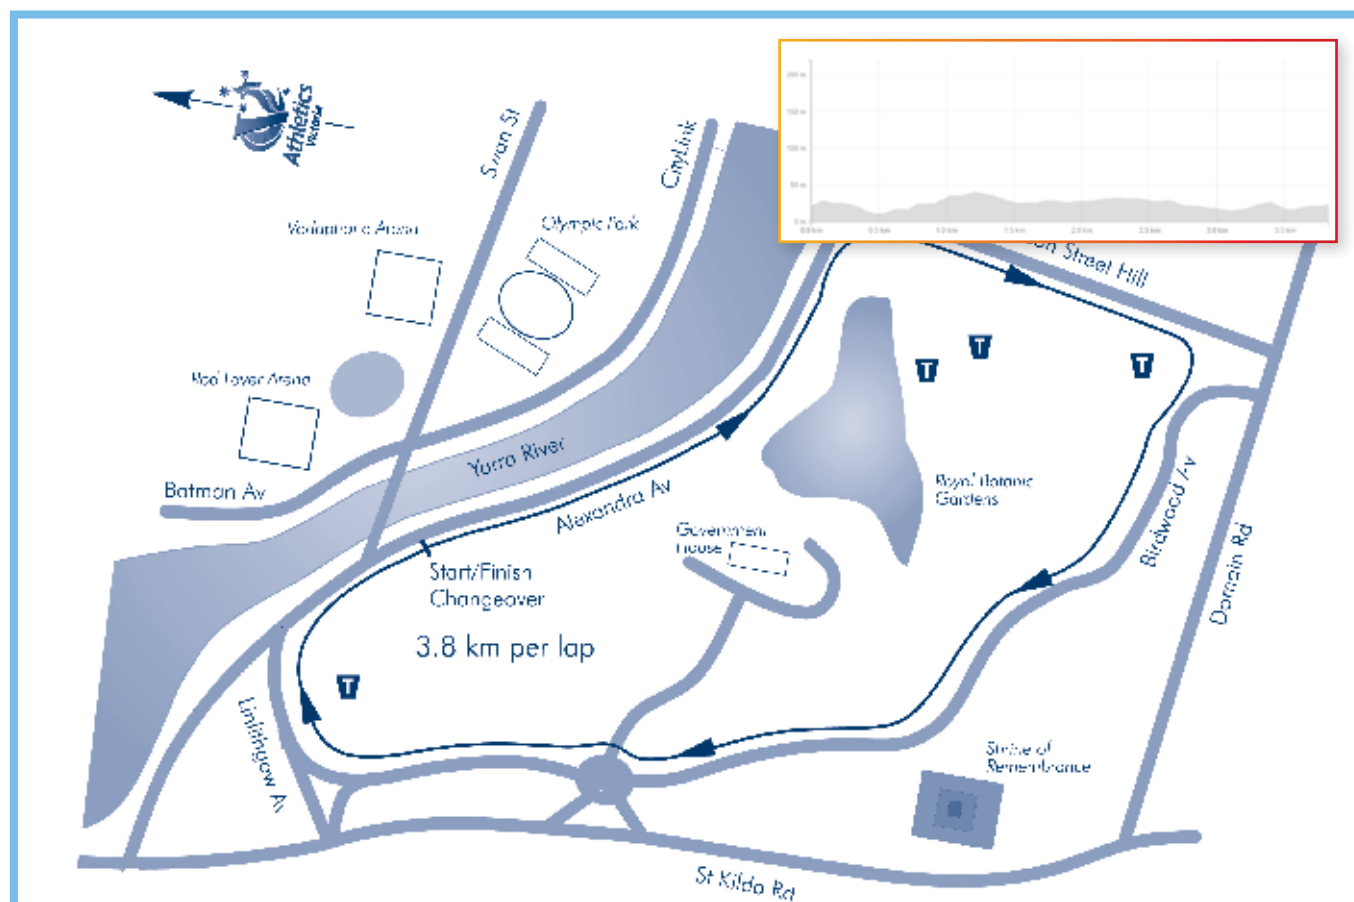

ROUND 10: TAN RELAYS

SATURDAY 17 SEPTEMBER 2016 KINGS DOMAIN

Tan Track, Melbourne, start opposite Swan Street Bridge. Melway Ref 2G A9

THE EVENT

The XRC '16 season culminates with the popular club event at Melbourne's spiritual home of running, the Tan track in the heart of the city's sporting precinct. With a host of local and international distance-running stars having made their mark on the hallowed course, this is your chance to test yourself both against the greats and against the clock. All competitors complete one lap of the 3.8km circuit, which winds its way around the iconic Botanical Gardens and Kings Domain.

PLEASE NOTE – NO LATE ENTRIES OR ENTRIES ON THE DAY WILL BE ACCEPTED

ROUND 10: TAN RELAYS

COURSE MAP

2015 RESULTS: TAN RELAYS, KINGS DOMAIN

MEN	1ST		2ND		3RD	
Premier Division	Ballarat Region	1.05.58	Geelong Region	1.07.21	Knox Athletics	1.08.54
40+	Geelong Region	37.58	Glenhuntly # 1	38.03	Collingwood Harriers	39.24
50+	Box Hill	40.5	Ballarat Region	42.01	Aps United	43.05
U20	Knox Athletics #1	35.5	Diamond Valley	36.41	Western Athletics	36.52
U18	Diamond Valley	36.36	Glenhuntly	36.47	Box Hill #1	37.27
U16	Ballarat Region	39.25	Knox Athletics	39.38	Diamond Valley	40.38
U14	Ballarat Region #1	41.04	Western Athletics	43.58	Diamond Valley	44.53
WOMEN	1ST		2ND		3RD	
Premier Division	Glenhuntly	1.07.54	Box Hill	1.08.48	Collingwood Harriers	1.10.54
40+	Athletics Waverley	45.54	Ballarat Region	45.5	Glenhuntly	49.38
U20	Knox Athletics	43.29	Essendon Aths #1	45.26	Old Xaverians	46.44
U18	Essendon Aths	42.03	Geelong Region	44.28	Box Hill #1	46.19
U16	Essendon Aths #1	42.37	Sandringham #1	45.13	Doncaster Athletics	46.06
U14	Yarra Ranges	45.11	Knox Athletics	48.28	Western Athletics	48.3